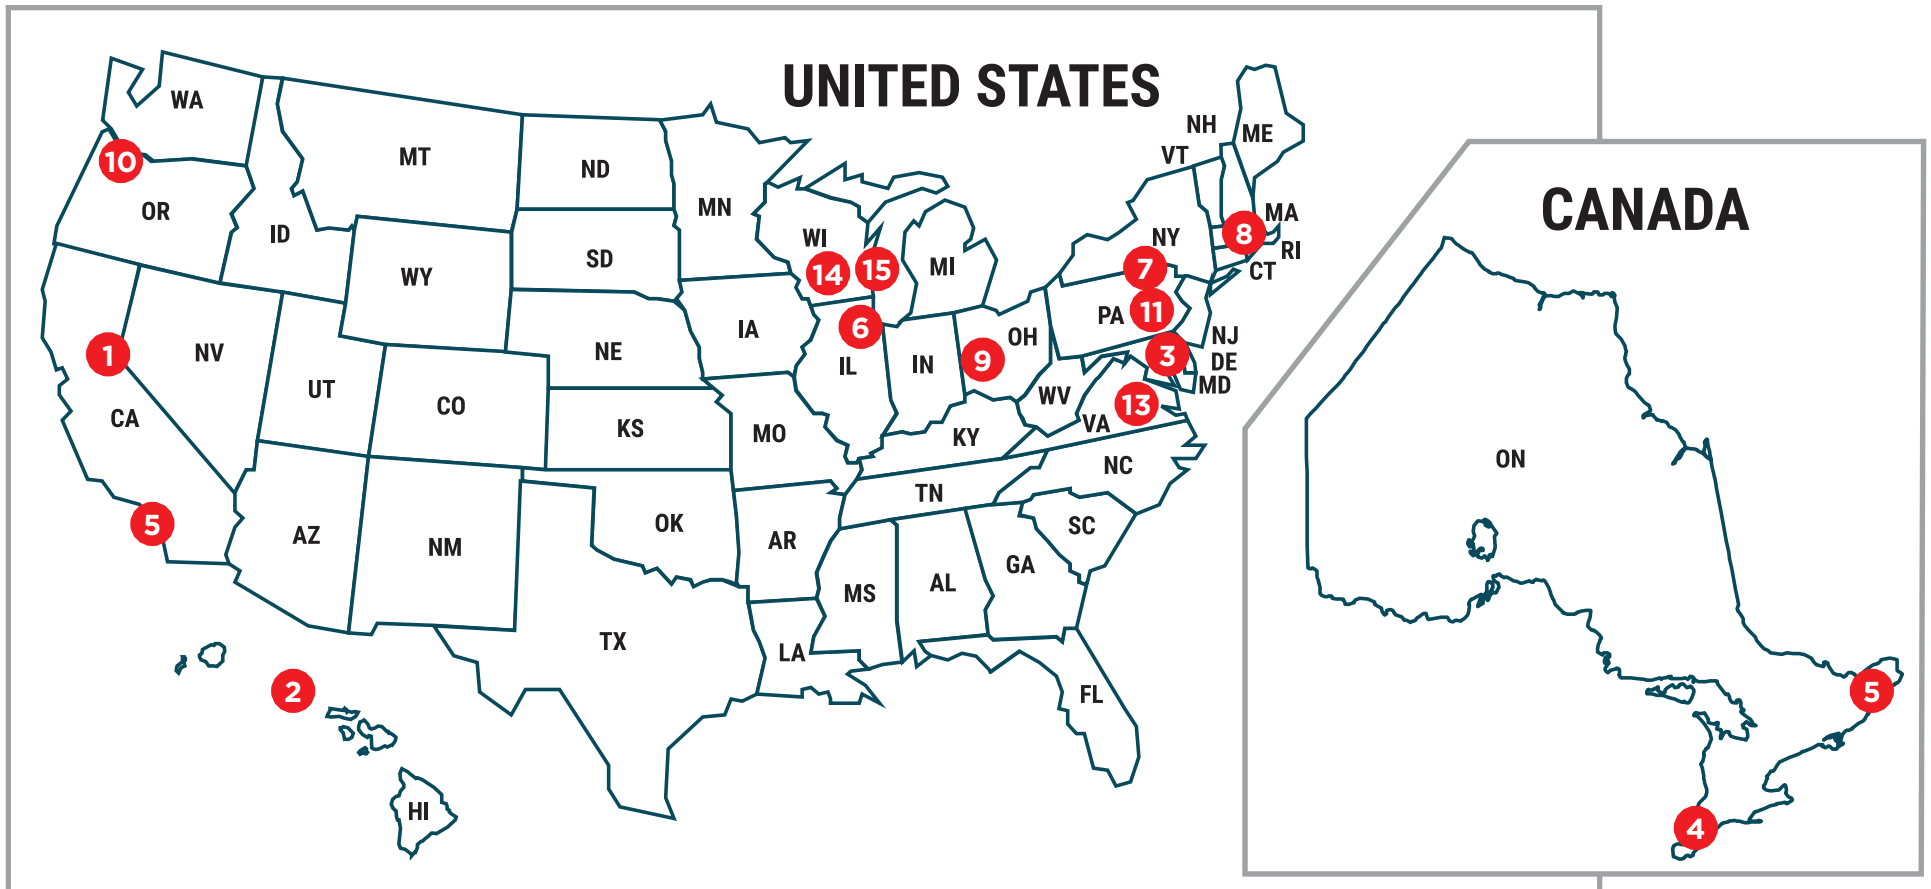

# NPCA Affiliate Member Locations

**1** California Precast Concrete Association  
Rocklin, CA

**2** Cement & Concrete Products Industry of Hawaii  
Honolulu, HI

**3** Central Atlantic Precast Concrete Association  
Jessup, MD

**4** Concrete Precasters Association of Ontario  
Wallaceburg, ON

**5** Canadian Precast/Prestressed Concrete Institute  
Ottawa, ON

**6** Illinois Precast Concrete Association  
Downers Grove, IL

**7** New Jersey Precast Concrete Association  
Binghamton, NY

**8** Northeast Precast Concrete Association  
Manchaug, MA

**9** Ohio Precast Concrete Association  
Tipp City, OH

**10** Pacific Northwest Precast Concrete Association  
Portland, OR

**11** Pennsylvania Precast Association  
Allentown, PA

## UK AFFILIATE

British Precast Concrete Federation  
Leicester, England