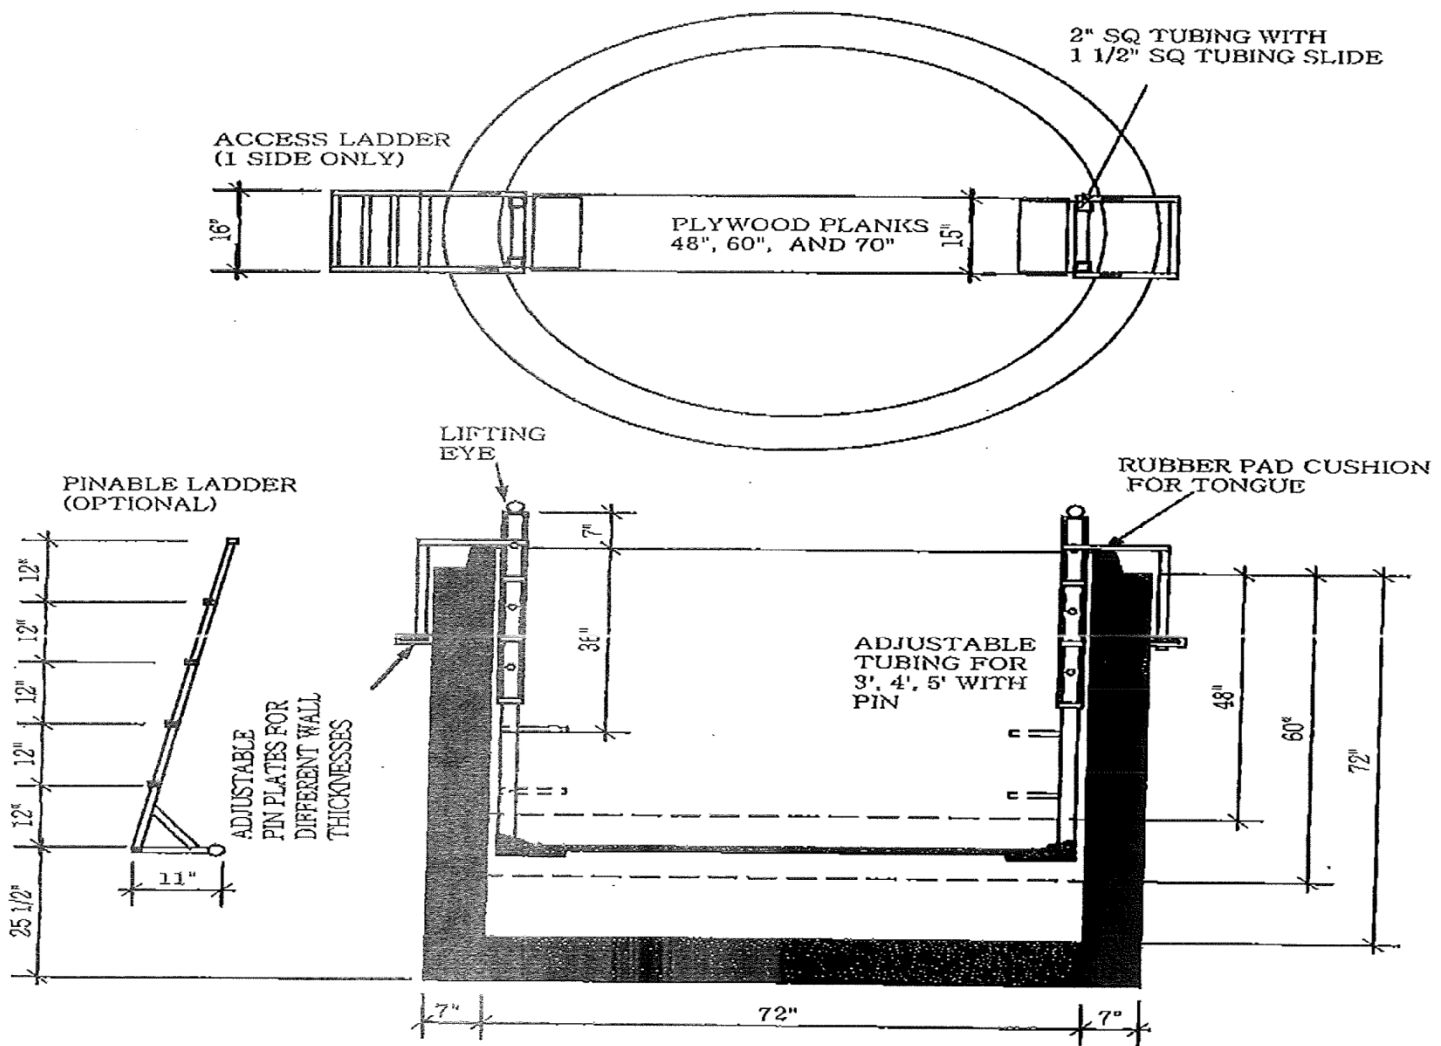

Manhole Channeling Brackets

Wilbert Precast

MANHOLE CHANNEL INTERIOR STAND

WILBERT PRECAST
 EAST 2215 BROOKLYN - SPOKANE, WASHINGTON 99217
 (509) 325-4573
 TOLL FREE 1-800-888-4573
 FAX (509) 325-5098

SPOKANE - WENATCHEE - LEWISTON - YAKIMA