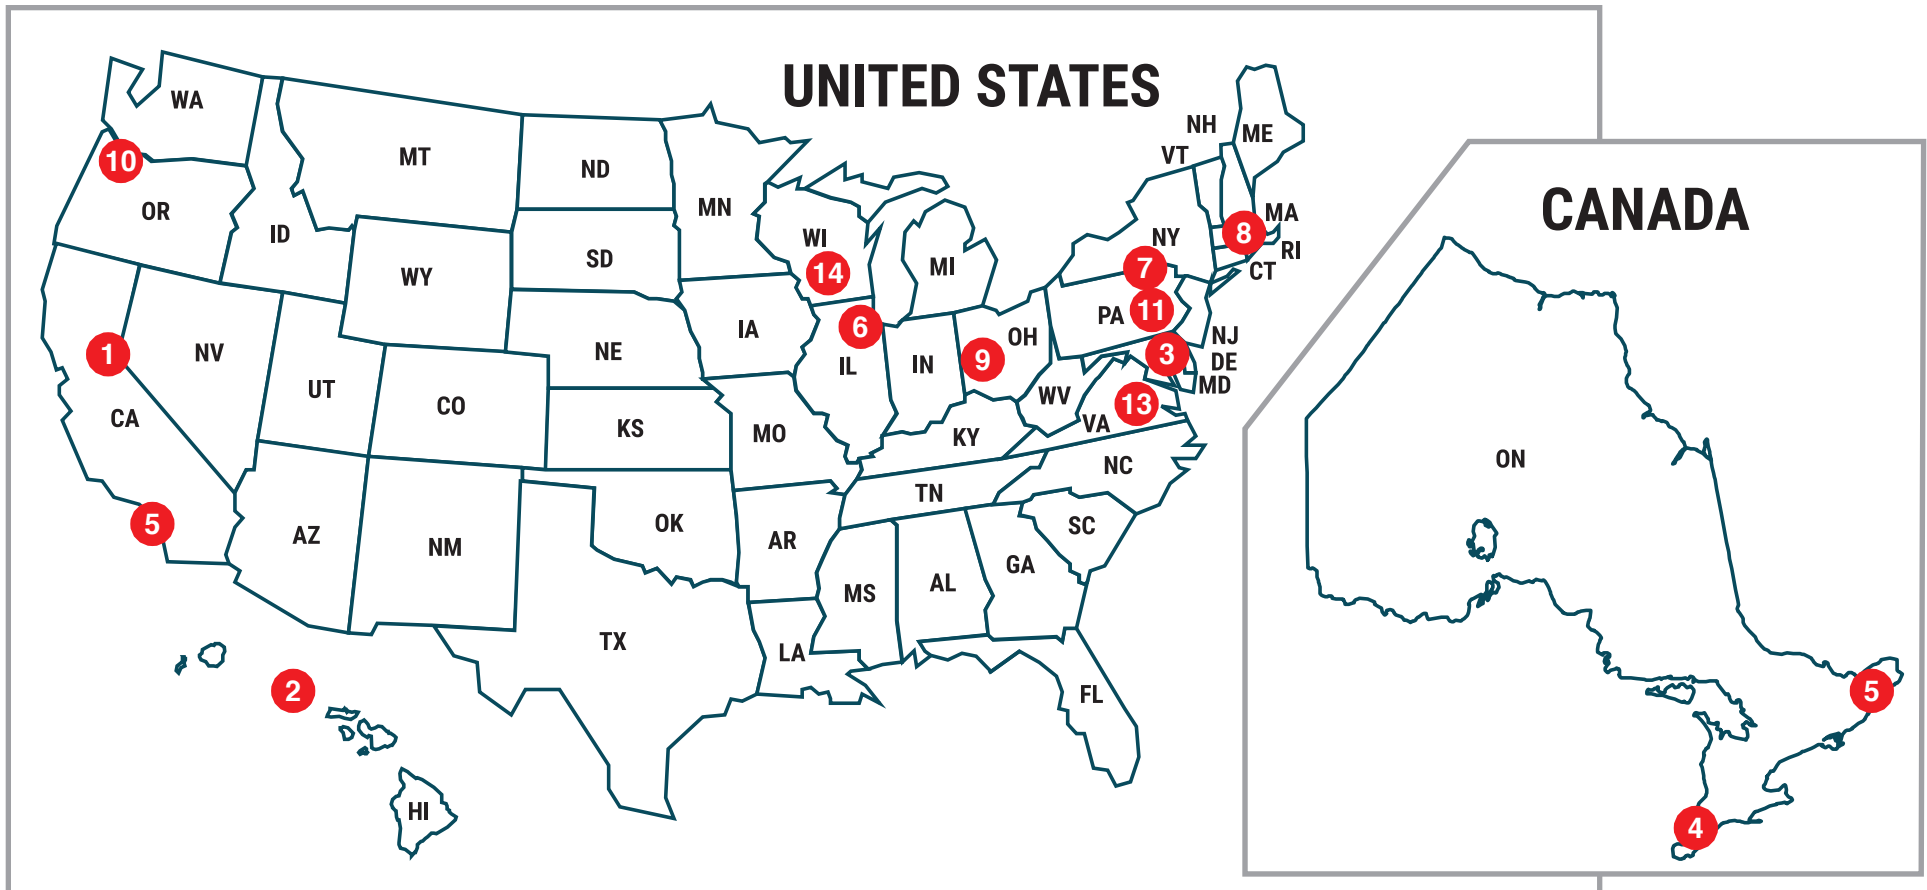

NPCA Affiliate Member Locations

1 California Precast Concrete Association
Rocklin, CA

2 Cement & Concrete Products Industry of Hawaii
Honolulu, HI

3 Central Atlantic Precast Concrete Association
Jessup, MD

4 Concrete Precasters Association of Ontario
Wallaceburg, ON

5 Canadian Precast/Prestressed Concrete Institute
Ottawa, ON

6 Illinois Precast Concrete Association
Downers Grove, IL

7 New Jersey Precast Concrete Association
Binghamton, NY

8 Northeast Precast Concrete Association
Manchaug, MA

9 Ohio Precast Concrete Association
Tipp City, OH

10 Pacific Northwest Precast Concrete Association
Portland, OR

11 Pennsylvania Precast Association
Allentown, PA

7 Precast Concrete Association of New York
Binghamton, NY

13 Precast Concrete Association of Virginia
Richmond, VA

14 Wisconsin Precast Concrete Association
Madison, WI

UK AFFILIATE

British Precast Concrete Federation
Leicester, England